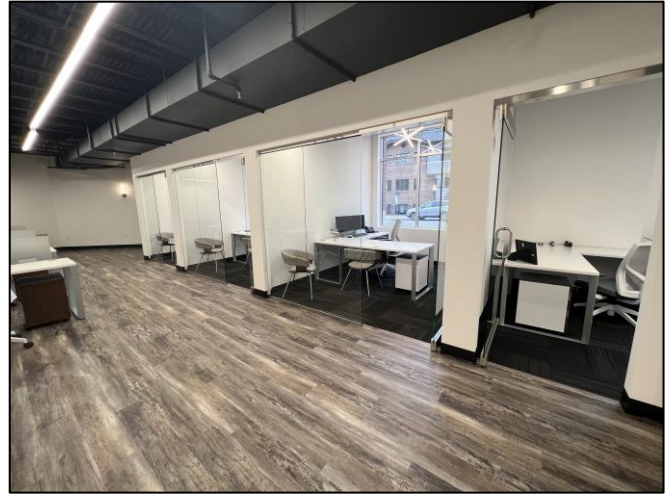

PREMIER
COMMERCIAL
PROPERTIES

FOR LEASE

CONTACT: Richard Lee

MOBILE: 612-718-9919

EMAIL: richlee@premiercommercialproperties.com